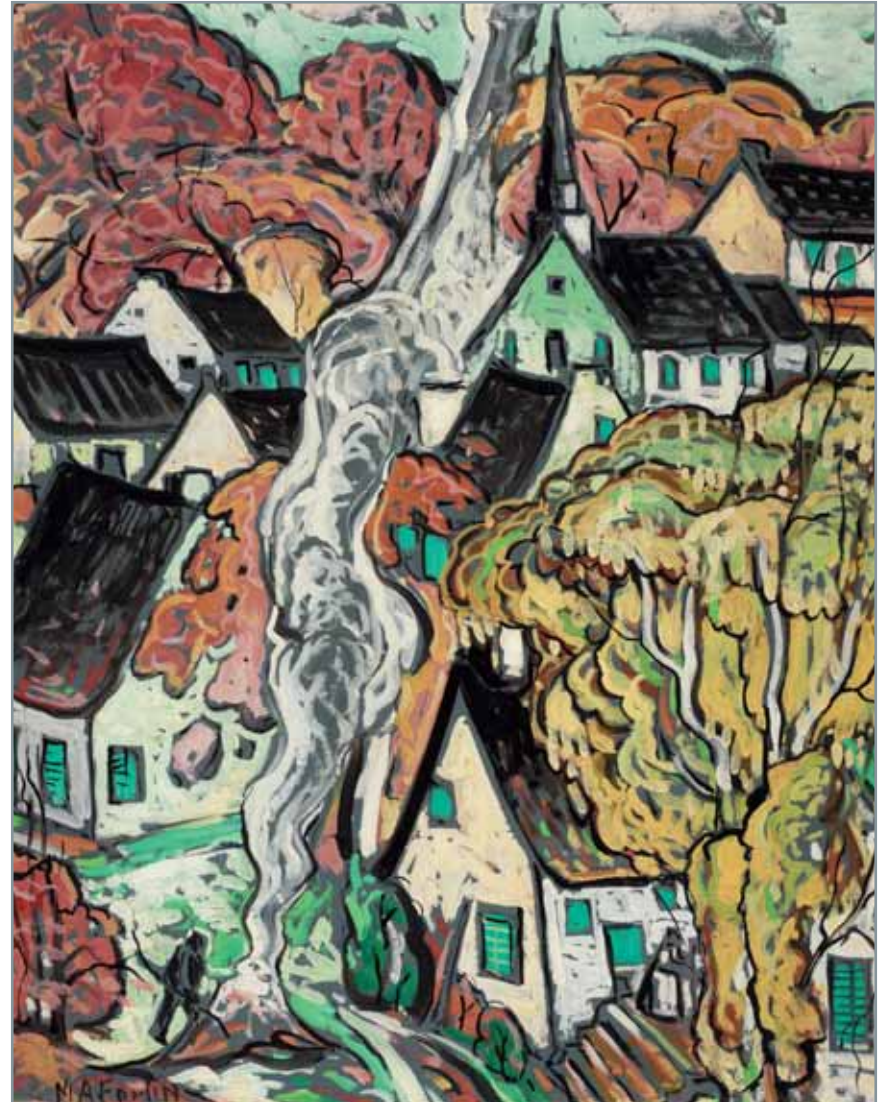

JOHN WILLIAM BEATTY
Winter Break-Up, Algonquin Park
oil on canvas, 1928
28 x 36 in, 71.1 x 91.4 cm
ESTIMATE: $30,000 ~ 50,000

MARC-AURÈLE FORTIN

Feu de feuilles automnal

oil on board, circa 1940

27 x 21 in, 68.6 x 53.3 cm

ESTIMATE: $40,000 ~ 60,000