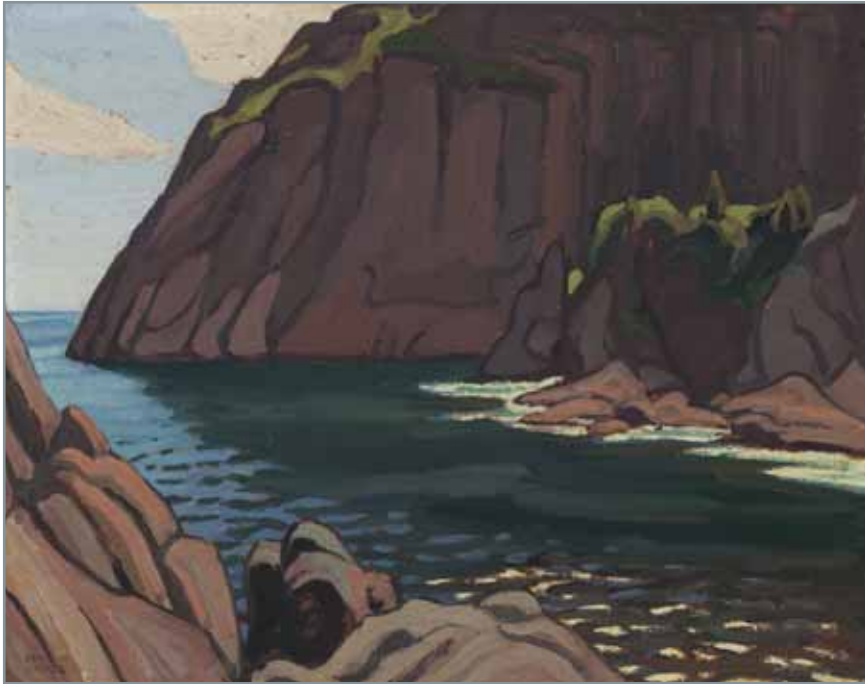

W.J. PHILLIPS
Karlukwees, BC
colour woodcut, 1929
10 1/2 x 12 1/2 in, 26.7 x 31.7 cm
ESTIMATE: $30,000 ~ 40,000