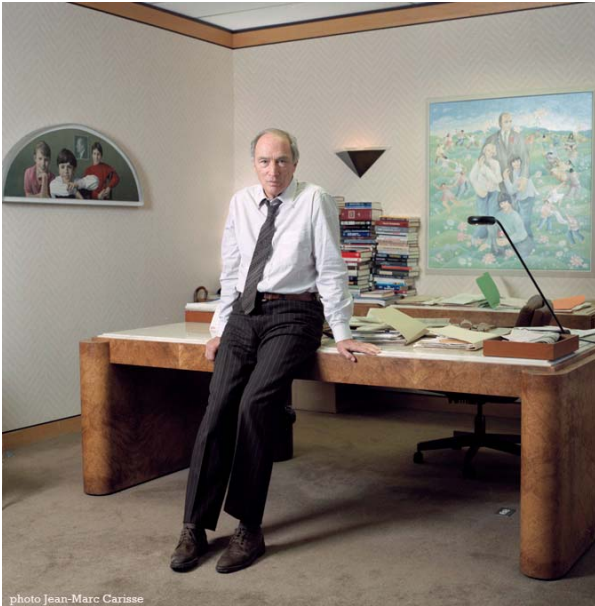

## Pierre Trudeau's office furniture to be offered at auction by Heffel

In an upcoming online auction in September of 2013, Heffel Fine Art Auction House will be offering a set of office furniture used by charismatic Canadian politician, writer and constitutional lawyer Pierre Elliott Trudeau, who served as Prime Minister from 1968 to 1979 and 1980 to 1984. After Trudeau left office he returned to private practice, acting as counsel to prominent Montreal law firm [Heenan Blaikie](#) until his passing in 2000. This set of furniture was commissioned from award-winning designer [Alexandra Champalimaud](#) specifically for Trudeau's use. The lot consists of Trudeau's desk, office drawers and cabinet, made of various materials such as maple burl wood and veneer, marble and bronze metal.

To add to the illustrious history of Trudeau's set of furniture, former Prime Minister Jean Chrétien then used it when he joined Heenan Blaikie in 2004.

Proceeds of sale of this lot will go to [The Pierre Elliott Trudeau Foundation](#), which promotes outstanding research in the humanities and social sciences.

### **Lot Details:**

ALEXANDRA CHAMPALIMAUD  
1952 - Canadian

This lot contains multiple items displayed below  
Pierre Elliott Trudeau's Desk and Office Furniture

1985

Estimate: \$4,000 ~ \$6,000 CAD

**a) Desk**  
maple burl wood and  
vener, marble and  
bronze metal  
29 1/4 x 88 1/2 x 48 1/2 in,  
74.3 x 224.8 x 123.2 cm