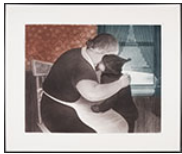

Lot #219

DAVID LLOYD BLACKWOOD

CPE CSGA CSPWC OSA RCA 1941 - Canadian

Beautiful Young Mummer in Margaret Feltham's House

etching and aquatint on paper,
signed, titled, editioned Artist's Proof and dated 1985
19 3/4 x 15 1/4 in, 50.2 x 38.7 cm

[More details about this lot](#)

Estimate: $2,000 ~ $3,000 CAD

Final Bid: $2,250 CAD

[Condition report](#)
[View Heffel's Top Results by this artist](#)

[Currency converter](#)
[Shipping calculator](#)

Lot #220

DAVID LLOYD BLACKWOOD

CPE CSGA CSPWC OSA RCA 1941 - Canadian

Portrait of Herber Fifeild as a Great Mummer

etching and aquatint on paper,
signed, titled, editioned 16/75 and dated 2000
35 1/2 x 23 3/4 in, 90.2 x 60.3 cm

[More details about this lot](#)

Estimate: $3,000 ~ $5,000 CAD

Final Bid: $3,000 CAD

[View Heffel's Top Results by this artist](#)

[Currency converter](#)
[Shipping calculator](#)