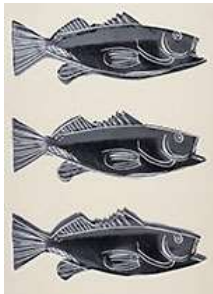

ESTIMATE: \$20,000 - 30,000

302

Andy Warhol

Wayne Gretzky #99 (F.&S.II.306)

screenprint on Lenox Museum Board

40 x 32 in, 101.6 x 81.3 cm

ESTIMATE: \$15,000 - 20,000

303