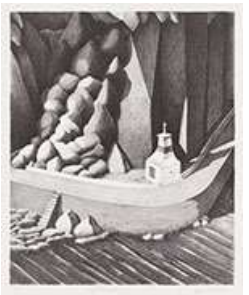

517

Ross Penhall

Lighthouse I

stone lithograph

15 x 12 1/4 in, 38.1 x 31.1 cm

ESTIMATE: $800 - 1,200