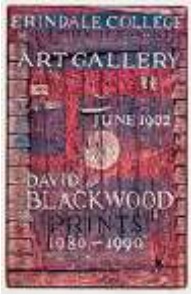

606

David Lloyd Blackwood

Poster for Erindale

woodcut on paper

29 3/4 x 19 in, 75.6 x 48.3 cm

ESTIMATE: $3,000 - 5,000

607

David Lloyd Blackwood

For David Judah: Home from Bragg's Island

hand coloured etching and aquatint on paper

15 x 36 in, 38.1 x 91.4 cm

ESTIMATE: $4,000 - 6,000

608

David Lloyd Blackwood

Aunt Gerti Hann Home in Wesleyville

hand coloured etching and aquatint on paper

16 x 20 in, 40.6 x 50.8 cm

ESTIMATE: $3,000 - 5,000

609

David Lloyd Blackwood

Ephraim Kelloway's Place

etching and aquatint on paper

14 x 11 in, 35.6 x 27.9 cm

ESTIMATE: $2,500 - 3,500

610

David Lloyd Blackwood

Uncle Sam Kelloway's Place in Wesleyville

etching and aquatint on paper

16 x 20 in, 40.6 x 50.8 cm

ESTIMATE: $3,000 - 5,000