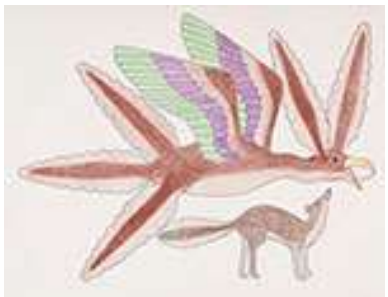

crayon and felt tip pen on paper

19 1/2 x 25 1/4 in, 49.5 x 64.1 cm

ESTIMATE: \$2,500 - 3,500

414

Kenojuak Ashevak
Spirit Helpers

crayon and felt tip pen on paper

20 x 26 in, 50.8 x 66 cm

ESTIMATE: \$2,500 - 3,500