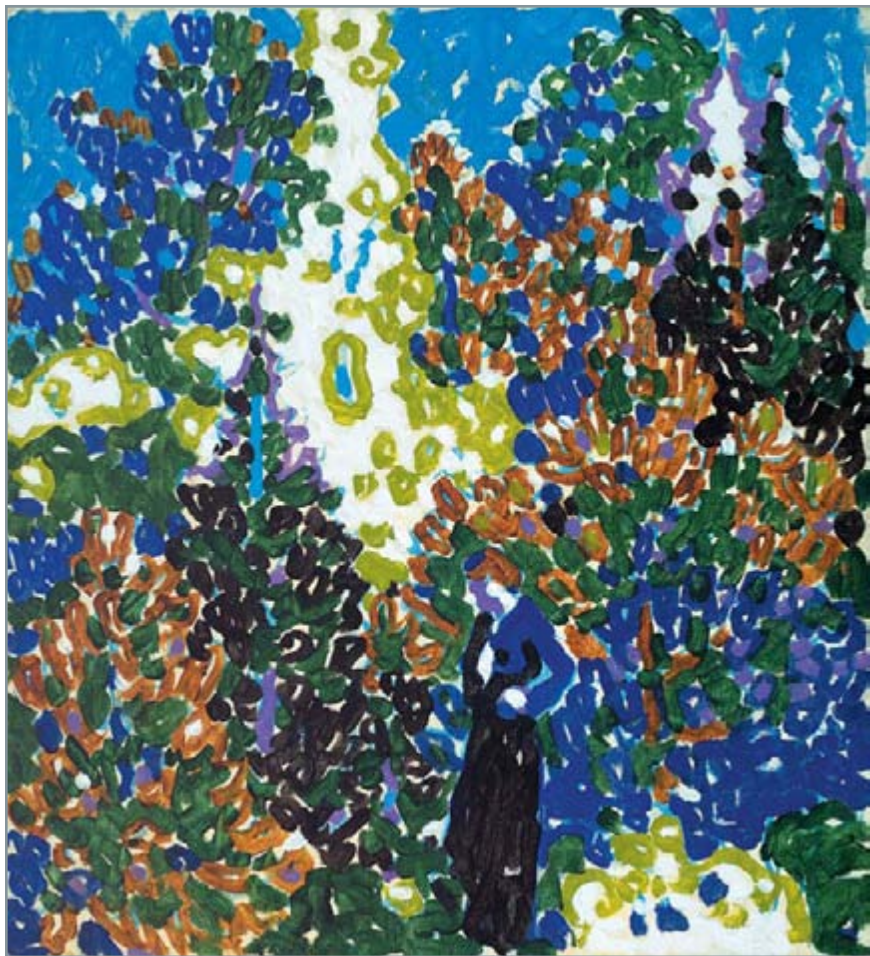

DAVID BROWN MILNE

Woman and Bright Trees, West Saugerties, NY

oil on canvas, on verso dated 1914

22 3/8 x 20 3/8 in, 56.8 x 51.7 cm

ESTIMATE: $250,000 ~ 300,000