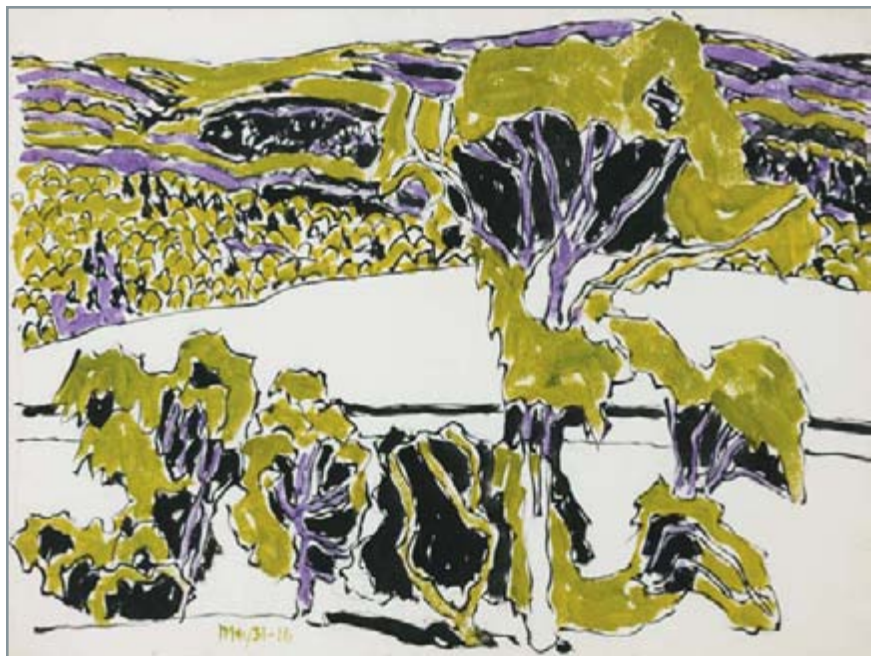

ESTIMATE: \$80,000 ~ 120,000

DAVID BROWN MILNE

Woman and Bright Trees, West Saugerties, NY

oil on canvas, on verso dated 1914

22 3/8 x 20 3/8 in, 56.8 x 51.7 cm

ESTIMATE: \$250,000 ~ 300,000

DAVID BROWN MILNE