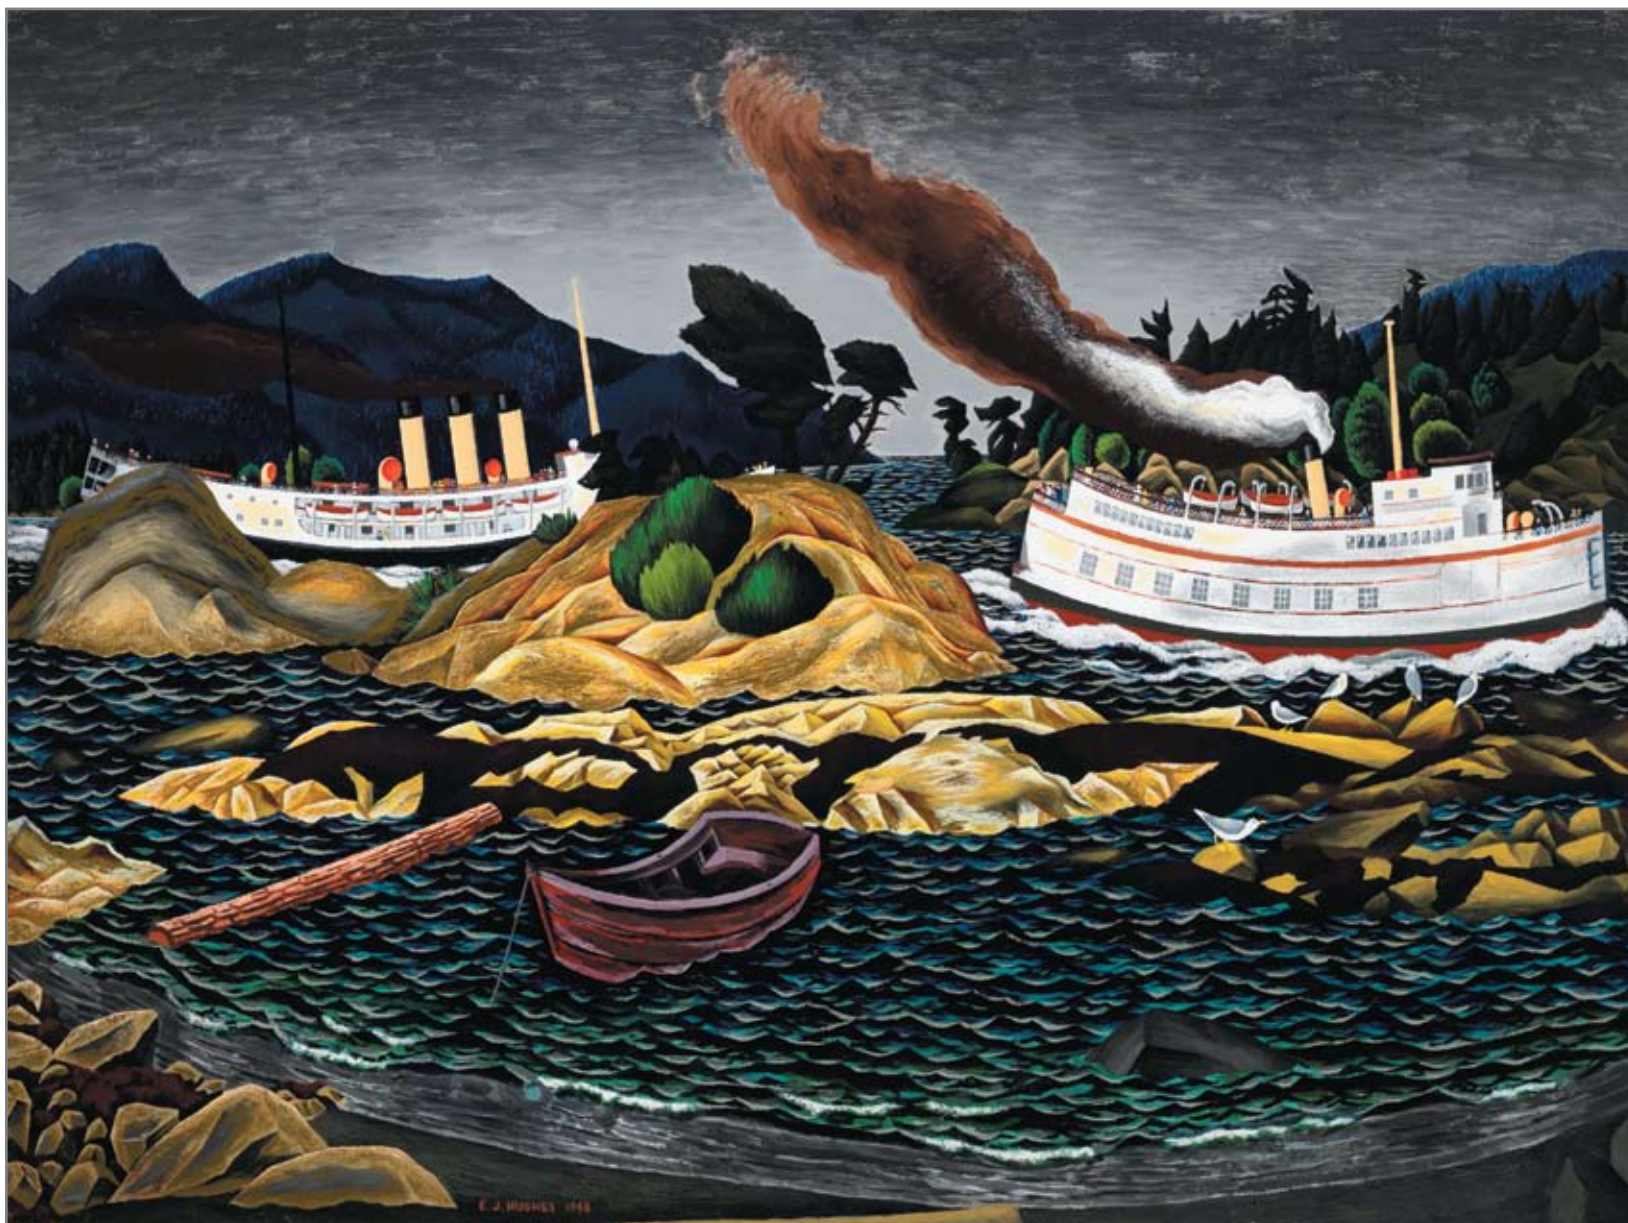

Heffel

EDWARD JOHN (E.J.) HUGHES, *Coastal Boats Near Sidney, BC*, oil on canvas, 1948, 36 1/8 x 48 1/8 inches
ESTIMATE: \$700,000 ~ \$900,000

LIVE AUCTION MAY 17, 2011, VANCOUVER

Canadian Post-War & Contemporary Art ~ 4 pm