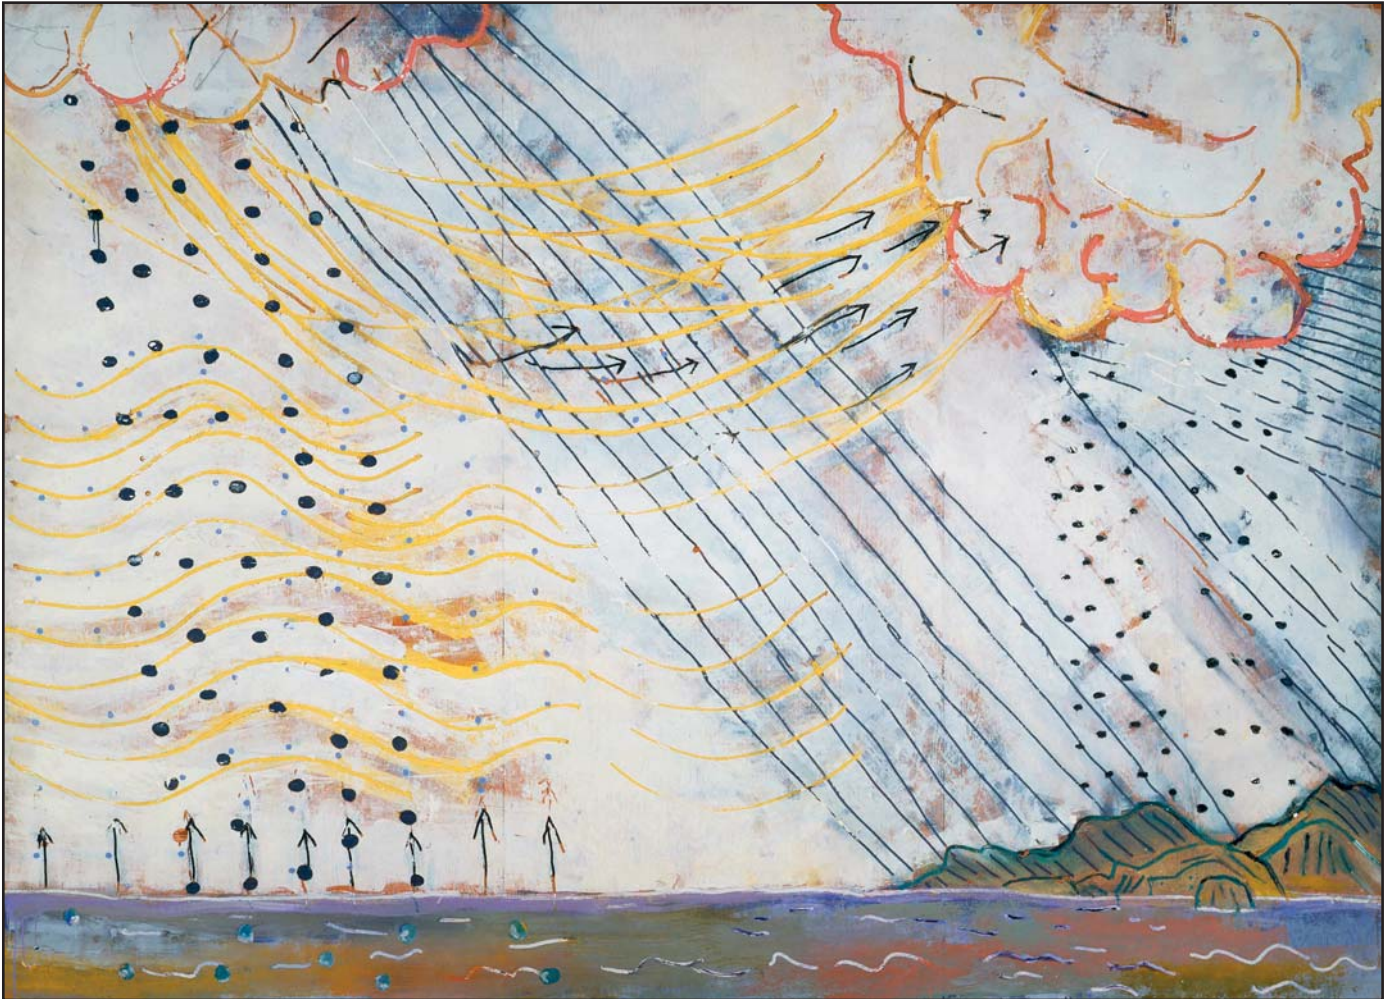

Heffel's

CANADIAN POST-WAR & CONTEMPORARY ART

November 19, 2008, 4:00 pm

PATERSON EWEN

(1925 ~ 2002)

Full Circle Flag Effect

acrylic on gouged plywood, 1974

96 x 132 1/4 in, 243.8 x 335.9 cm