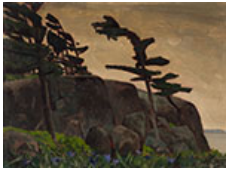

Lot #219

CHARLES FRASER COMFORT

CGP CSGA CSPWC FRSA MSA OSA PRCA 1900 - 1994 Canadian

Rock Form with Iris

oil on board,
signed and on verso titled on a label
12 x 16 in, 30.5 x 40.6 cm

[More details about this lot](#)

Estimate: $3,000 ~ $5,000 CAD

Final Bid: $5,500 CAD

[View Heffel's Top Results by this artist](#)

[Currency converter](#)

[Shipping calculator](#)