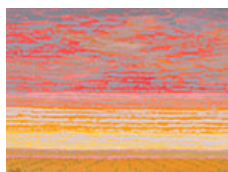

S.W. Calgary"
12 x 16 in, 30.5 x 40.6 cm

[More details about this lot](#)

Estimate: $2,000 ~ $3,000 CAD

Final Bid: $2,500 CAD

[Condition report](#)
[View Heffel's Top Results by this artist](#)

[Currency converter](#)
[Shipping calculator](#)