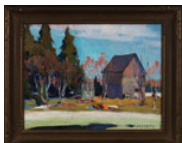

[More details about this lot](#)

Estimate: \$6,000 ~ \$8,000 CAD

Final Bid: \$7,000 CAD

➤ Condition report

➤ Currency converter

➤ View Heffel's Top Results by this artist

Lot #405

JOHN WILLIAM (J.W.) BEATTY
OSA RCA 1869 - 1941 Canadian