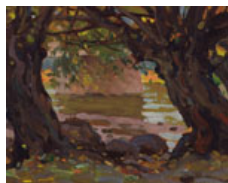

Lot #410
JOHN WILLIAM (J.W.) BEATTY
OSA RCA 1869 - 1941 Canadian

Stream Through the Trees

oil on board,
signed
8 3/4 x 10 1/2 in, 22.2 x 26.7 cm

[More details about this lot](#)

Estimate: $4,000 ~ $6,000 CAD

Final Bid: $5,000 CAD

➤ [Condition report](#)

➤ [Currency converter](#)

➤ [View Heffel's Top Results by this artist](#)