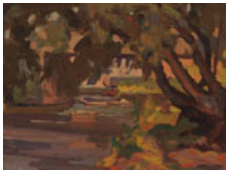

Lot #407

JOHN WILLIAM (J.W.) BEATTY
OSA RCA 1869 - 1941 Canadian

Beech Tree Over the River

oil on board,
on verso titled and stamped with the E. E. Poole Collection stamp, No. 337
10 1/2 x 13 3/4 in, 26.7 x 34.9 cm

[More details about this lot](#)

Estimate: $5,000 ~ $7,000 CAD

Final Bid: $4,000 CAD

- [View Heffel's Top Results by this artist](#)

➤ [Currency converter](#)