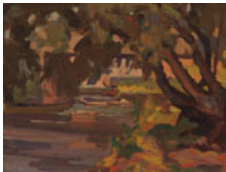

Lot #407

JOHN WILLIAM (J.W.) BEATTY
OSA RCA 1869 - 1941 Canadian

Beech Tree Over the River

oil on board,
on verso titled and stamped with the E. E. Poole Collection stamp, No. 337
10 1/2 x 13 3/4 in, 26.7 x 34.9 cm

[More details about this lot](#)

Estimate: $5,000 ~ $7,000 CAD

Final Bid: $4,000 CAD

➤ View Heffel's Top Results by this artist

➤ Currency converter