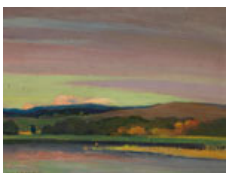

Lake and Sky

oil on board,
signed
8 1/2 x 10 1/4 in, 21.6 x 26 cm

[More details about this lot](#)

Estimate: \$4,000 ~ \$6,000 CAD

Final Bid: \$3,750 CAD

- [Condition report](#)
- [View Heffel's Top Results by this artist](#)