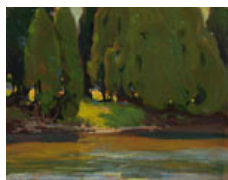

Lot #409
JOHN WILLIAM (J.W.) BEATTY
OSA RCA 1869 - 1941 Canadian

Landscape

oil on board,
signed
8 1/2 x 10 1/2 in, 21.6 x 26.7 cm

[More details about this lot](#)

Estimate: $4,000 ~ $6,000 CAD

Final Bid: $4,750 CAD

➤ [Condition report](#)

➤ [Currency converter](#)

➤ [View Heffel's Top Results by this artist](#)