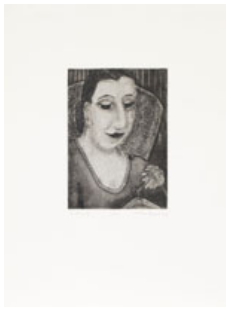

7 x 5 in, 17.8 x 12.7 cm

[More details about this lot](#)

Estimate: $200 ~ $300 CAD

Final Bid: $100 CAD

[View Heffel's Top Results by this artist](#)

[Currency converter](#)