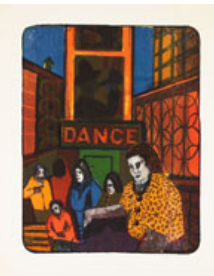

Lot #602

JOHN HAROLD THOMAS SNOW

ASA CSGA RCA 1911 - 2004 Canadian

Band

lithograph on paper,
signed, titled and editioned 6/25
18 x 14 in, 45.7 x 35.6 cm

[More details about this lot](#)

Estimate: $400 ~ $600 CAD

Final Bid: $225 CAD

[View Heffel's Top Results by this artist](#)

[Currency converter](#)