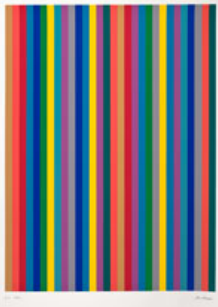

Online Auction Catalogue

Lot #401

GUIDO MOLINARI

AANFM LP QMG RCA SAPQ 1933 - 2004 Canadian

Sans titre

silkscreen on paper, signed with artist's stamp, editioned E.A. (edition of 60), dated 1992 and embossed with the Fondation Guido Molinari blind stamp and on verso inscribed "G.M.-S-65-H-13"
37 x 27 in, 94 x 68.6 cm

[More details about this lot](#)

Estimate: $3,000 ~ $4,000 CAD

Final Bid: $4,000 CAD

- Condition report
- View Heffel's Top Results by this artist
- Currency converter