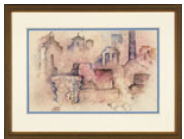

Lot #409

DORIS JEAN MCCARTHY

CSPWC OC OSA RCA 1910 - 2010 Canadian

Study of Ruins

watercolour on paper,
signed
13 x 20 1/2 in, 33 x 52.1 cm

[More details about this lot](#)

Estimate: $2,000 ~ $2,500 CAD

Price: $1,000 CAD

[Buy now](#)

- [Preview at Heffel Toronto](#)
- [Condition report](#)
- [View Heffel's Top Results by this artist](#)

➤ [Currency converter](#)

Lot #410

DORIS JEAN MCCARTHY

CSPWC OC OSA RCA 1910 - 2010 Canadian

Winter Neighbourhood

oil on board,
signed and on verso inscribed "740128" and "K4265"
12 x 16 in, 30.5 x 40.6 cm

[More details about this lot](#)

Estimate: $2,500 ~ $3,500 CAD

Final Bid: $1,600 CAD

- [Condition report](#)
- [View Heffel's Top Results by this artist](#)

➤ [Currency converter](#)