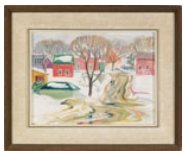

Lot #409

DORIS JEAN MCCARTHY

CSPWC OC OSA RCA 1910 - 2010 Canadian

Study of Ruins

watercolour on paper,
signed
13 x 20 1/2 in, 33 x 52.1 cm

[More details about this lot](#)

Estimate: $2,000 ~ $2,500 CAD

Price: $1,000 CAD

[Buy now](#)

- [Preview at Heffel Toronto](#)
- [Condition report](#)
- [View Heffel's Top Results by this artist](#)

➤ [Currency converter](#)

Lot #410

DORIS JEAN MCCARTHY

CSPWC OC OSA RCA 1910 - 2010 Canadian

Winter Neighbourhood

oil on board,
signed and on verso inscribed "740128" and "K4265"
12 x 16 in, 30.5 x 40.6 cm

[More details about this lot](#)

Estimate: $2,500 ~ $3,500 CAD

Final Bid: $1,600 CAD

- [Condition report](#)
- [View Heffel's Top Results by this artist](#)

➤ [Currency converter](#)