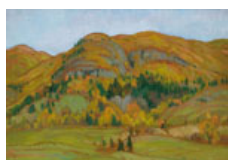

[More details about this lot](#)

Estimate: \$2,500 ~ \$3,500 CAD

Final Bid: \$2,750 CAD

- Condition report
- View Heffel's Top Results by this artist

➤ Currency converter

Lot #305
THOMAS HAROLD BEAMENT
CSGA PRCA 1898 - 1984 Canadian