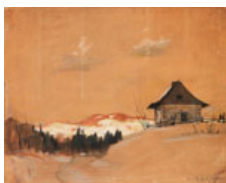

**Lot #009
GEORGES MARIE JOSEPH DELFOSSE**