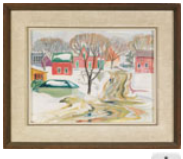

signed and on verso titled on the auction label and inscribed "130716"
20 x 24 in, 50.8 x 61 cm

[More details about this lot](#)

Estimate: $3,000 ~ $4,000 CAD

Price: $2,500 CAD

[Buy now](#)

- [Preview at Heffel Fine Art Auction House Vancouver](#)
- [Condition report](#)
- [View Heffel's Top Results by this artist](#)

➤ [Currency converter](#)

Lot #417

DORIS JEAN MCCARTHY

CSPWC OC OSA RCA 1910 - 2010 Canadian

Winter Neighbourhood

oil on board,
signed and on verso inscribed "740128" and "K4265"
12 x 16 in, 30.5 x 40.6 cm

[More details about this lot](#)

Estimate: $3,000 ~ $5,000 CAD

Price: $3,125 CAD

[Buy now](#)

- [Preview at Heffel Fine Art Auction House Vancouver](#)
- [Condition report](#)
- [View Heffel's Top Results by this artist](#)

➤ [Currency converter](#)

Lot #418

ROBERT FRANCIS MICHAEL MCINNIS

1942 - Canadian

Black Bottle

oil on canvas,
signed and dated 1989 and on verso signed twice, titled, dated 4-28-5-89 and
inscribed "3087-13"
20 x 24 in, 50.8 x 61 cm

[More details about this lot](#)

Estimate: $1,000 ~ $1,200 CAD

Final Bid: $1,000 CAD

- [Condition report](#)
- [View Heffel's Top Results by this artist](#)

➤ [Currency converter](#)