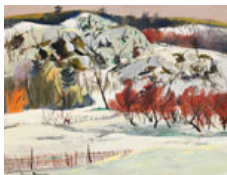

#### March Landscape Near Old Chelsea

oil on canvas, signed 20 x 26 in, 50.8 x 66 cm

[More details about this lot](#)

**Estimate:** \$2,500 ~ \$3,500 CAD

**Final Bid:** \$1,800 CAD

➤ Condition report

➤ Currency converter