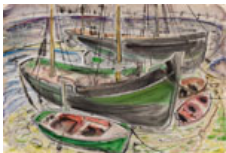

Lot #415

DORIS JEAN MCCARTHY

CSPWC OC OSA RCA 1910 - 2010 Canadian

Brixham, Devon

watercolour on paper,
signed and inscribed "51602" and on verso titled and dated 1951 and inscribed
"K4266" and "51602"
15 x 22 in, 38.1 x 55.9 cm

[More details about this lot](#)

Estimate: **$2,500 ~ $3,500 CAD**

Final Bid: **$1,300 CAD**

- [Condition report](#)
- [View Heffel's Top Results by this artist](#)

➤ [Currency converter](#)