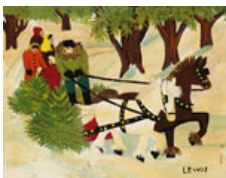

Lot #105
MAUD LEWIS
1903 - 1970 Canadian

Hauling Christmas Trees

oil on board,
signed
9 x 11 in, 22.9 x 27.9 cm

[More details about this lot](#)

Estimate: $5,000 ~ $7,000 CAD

Final Bid: $15,000 CAD

[Condition report](#)

[Currency converter](#)

[View Heffel's Top Results by this artist](#)