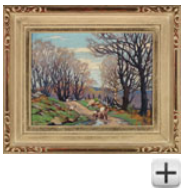

Lot #306
HERBERT SIDNEY PALMER
OSA RCA 1881 - 1970 Canadian

The Humber Valley at Bloor St.

oil on canvas,
signed and on verso signed, titled and dated 1916 on a label
22 x 30 in, 55.9 x 76.2 cm

[More details about this lot](#)

Estimate: **$3,000 ~ $5,000 CAD**

Final Bid: **$3,000 CAD**

➤ [View Heffel's Top Results by this artist](#)

➤ [Currency converter](#)

Lot #307
HERBERT SIDNEY PALMER
OSA RCA 1881 - 1970 Canadian

Early Spring

oil on board,
signed and on verso signed and titled
10 x 13 in, 25.4 x 33 cm

[More details about this lot](#)

Estimate: **$1,200 ~ $1,600 CAD**

Final Bid: **$1,600 CAD**

➤ [View Heffel's Top Results by this artist](#)

➤ [Currency converter](#)

Lot #308
HERBERT SIDNEY PALMER
OSA RCA 1881 - 1970 Canadian

Early Spring

oil on board,
signed and on verso signed on the artist label and titled
10 x 13 in, 25.4 x 33 cm

[More details about this lot](#)

Estimate: **$1,200 ~ $1,600 CAD**