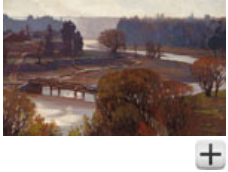

**Final Bid:** \$800 CAD

- View Heffel's Top Results by this artist

➤ [Currency converter](#)

**Lot #306**  
**HERBERT SIDNEY PALMER**  
OSA RCA 1881 - 1970 Canadian

**The Humber Valley at Bloor St.**

oil on canvas,  
signed and on verso signed, titled and dated 1916 on a label  
22 x 30 in, 55.9 x 76.2 cm