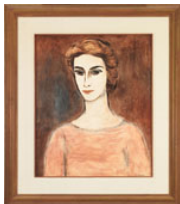

➤ View Heffel's Top Results by this artist

➤ Currency converter