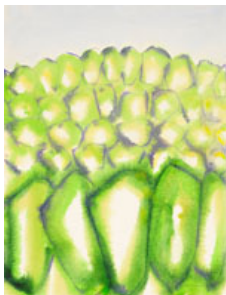

Lot #220

KATHLEEN MARGARET HOWITT GRAHAM

ARCA 1913 - 2008 Canadian

Smoke Lake Series, Jostling Tree Forms I

watercolour and ink on paper,
signed and dated 1972 and on verso titled on the gallery label, dated June 22, 1972
and inscribed "20", "ALKiS", "Smoke Lake Algonquin Park"
22 3/4 x 17 1/2 in, 57.8 x 44.5 cm

[More details about this lot](#)

Estimate: $800 ~ $1,000 CAD

Final Bid: $1,200 CAD

[Condition report](#)

[Currency converter](#)

[View Heffel's Top Results by this artist](#)