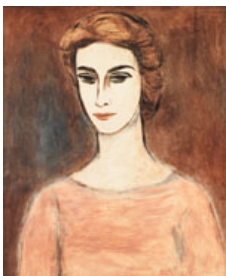

Lot #215

STANLEY MOREL COSGROVE

CAS CGP QMG RCA 1911 - 2002 Canadian

Portrait of a Woman

oil on board, 1953
signed and on verso inscribed "A1614" and stamped with the Dominion Gallery
Stamp
24 x 20 in, 61 x 50.8 cm

[More details about this lot](#)

Estimate: $3,000 ~ $5,000 CAD

Final Bid: $3,750 CAD