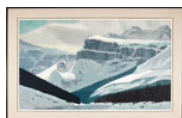

Online Auction Catalogue

Lot #121

ALAN CASWELL COLLIER

OSA RCA 1911 - 1990 Canadian

Mt. Chephren, Banff

oil on canvas,
signed and on verso titled on the artist's label and on the gallery label and inscribed
"H 61"
30 x 50 in, 76.2 x 127 cm

[More details about this lot](#)

Estimate: $6,000 ~ $8,000 CAD

Final Bid: $17,000 CAD

[View Heffel's Top Results by this artist](#)

[Currency converter](#)

Lot #122

ALAN CASWELL COLLIER

OSA RCA 1911 - 1990 Canadian

Barely a Ripple

oil on canvas,
signed and on verso titled on the artist's label and inscribed "Near Rosspport, Ont. -
Lake Superior" and "G164"
30 x 50 in, 76.2 x 127 cm

[More details about this lot](#)

Estimate: $4,000 ~ $6,000 CAD

Final Bid: $13,000 CAD

[View Heffel's Top Results by this artist](#)

[Currency converter](#)

Lot #123

ROBERT GENN

FCA 1936 - 2014 Canadian

Gulf Islands

oil on canvas,
signed and on verso signed and titled and titled on the gallery label
12 x 16 in, 30.5 x 40.6 cm

[More details about this lot](#)

Estimate: $1,000 ~ $1,500 CAD

Final Bid: $3,500 CAD

[View Heffel's Top Results by this artist](#)

[Currency converter](#)

CURRENT AUCTION

This sale is closed for bidding.

PAGES

01 02 03

Search by: August 2017 - 2nd Session

Found: 25 works

Showing works: 21 through 25

NEW SEARCH

[August 2017 - 1st Session](#)

[August 2017 - 2nd Session](#)

[August 2017 - 3rd Session](#)

[August 2017 - 4th Session](#)

Search by Artist

Search by Country

Search by Preview location

Go to Lot#

Sort by

RELATED LINKS

[Bidding Hotlist](#)

[My Bids](#)

[Register to Bid](#)

[Shipping](#)

[Terms and Conditions](#)

[Catalogue Terms and Abbreviations](#)

[Frequently Asked Questions](#)

Although great care has been taken to ensure the accuracy of the information posted, errors and omissions may occur. All acquisitions are subject to our Terms and Conditions of Business.

All prices are in Canadian Dollars.