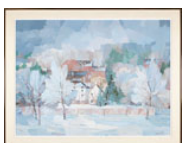

Lot #124

DONALD MACKAY HOUSTON

CGP CSPWC RCA 1916 - active 1990 Canadian

Winter Transformation, Elora

oil and Lucite on canvas,
signed and on verso signed, titled and titled on the gallery label and dated 1986
36 x 48 in, 91.4 x 121.9 cm

[More details about this lot](#)

Estimate: $1,500 ~ $2,000 CAD

Final Bid: $700 CAD

[View Heffel's Top Results by this artist](#)

[Currency converter](#)

Lot #125

PAUL (TEX) LECOR

1937 - Canadian

St. Joseph de la Rive, Charlevoix

oil on canvas,
signed and on verso signed, titled and dated 1980
48 x 72 in, 121.9 x 182.9 cm

[More details about this lot](#)

Estimate: $3,000 ~ $4,000 CAD

Final Bid: $12,000 CAD

[Condition report](#)

[Currency converter](#)

[View Heffel's Top Results by this artist](#)

01 02 03