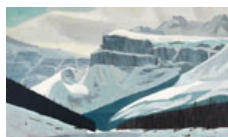

Online Auction Catalogue

Lot #121

ALAN CASWELL COLLIER

OSA RCA 1911 - 1990 Canadian

Mt. Chephren, Banff

oil on canvas,
signed and on verso titled on the artist's label and on the gallery label and inscribed
"H 61"
30 x 50 in, 76.2 x 127 cm

[More details about this lot](#)

Estimate: $6,000 ~ $8,000 CAD

Final Bid: $17,000 CAD

[View Heffel's Top Results by this artist](#)

[Currency converter](#)