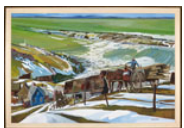

Lot #124

DONALD MACKAY HOUSTON

CGP CSPWC RCA 1916 - active 1990 Canadian

Winter Transformation, Elora

oil and Lucite on canvas,
signed and on verso signed, titled and titled on the gallery label and dated 1986
36 x 48 in, 91.4 x 121.9 cm

[More details about this lot](#)

Estimate: $1,500 ~ $2,000 CAD

Final Bid: $700 CAD

[View Heffel's Top Results by this artist](#)

[Currency converter](#)

Lot #125

PAUL (TEX) LECOR

1937 - Canadian

St. Joseph de la Rive, Charlevoix

oil on canvas,
signed and on verso signed, titled and dated 1980
48 x 72 in, 121.9 x 182.9 cm

[More details about this lot](#)

Estimate: $3,000 ~ $4,000 CAD

Final Bid: $12,000 CAD

[Condition report](#)

[Currency converter](#)

[View Heffel's Top Results by this artist](#)

01 02 03