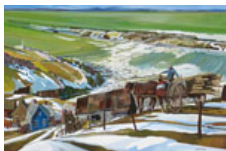

Lot #125

PAUL (TEX) LECOR

1937 - Canadian

St. Joseph de la Rive, Charlevoix

oil on canvas,
signed and on verso signed, titled and dated 1980
48 x 72 in, 121.9 x 182.9 cm

[More details about this lot](#)

Estimate: $3,000 ~ $4,000 CAD

Final Bid: $12,000 CAD

[Condition report](#)

[Currency converter](#)

[View Heffel's Top Results by this artist](#)