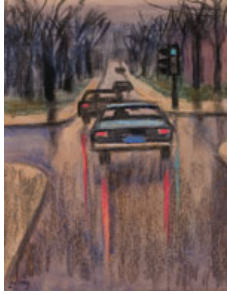

Lot #008

PHILLIP HENRY HOWARD SURREY

CAS CSGA EGP OC RCA 1910 - 1990 Canadian

Night Cars, Victoria and Côte-St.-Antoine

mixed media on paper,
signed and on verso titled and dated 1975
13 x 10 1/8 in, 33 x 25.7 cm

[More details about this lot](#)

Estimate: $3,000 ~ $4,000 CAD

Final Bid: $1,200 CAD

- [➤ Condition report](#)
- [➤ View Heffel's Top Results by this artist](#)

[➤ Currency converter](#)