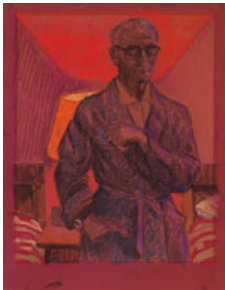

➤ [Currency converter](#)

➤ [View Heffel's Top Results by this artist](#)

Lot #007

PHILLIP HENRY HOWARD SURREY

CAS CSGA EGP OC RCA 1910 - 1990 Canadian

Self Portrait

pastel on paper,
signed and on verso titled and dated 1973 on the gallery label
22 x 17 1/2 in, 55.9 x 44.5 cm