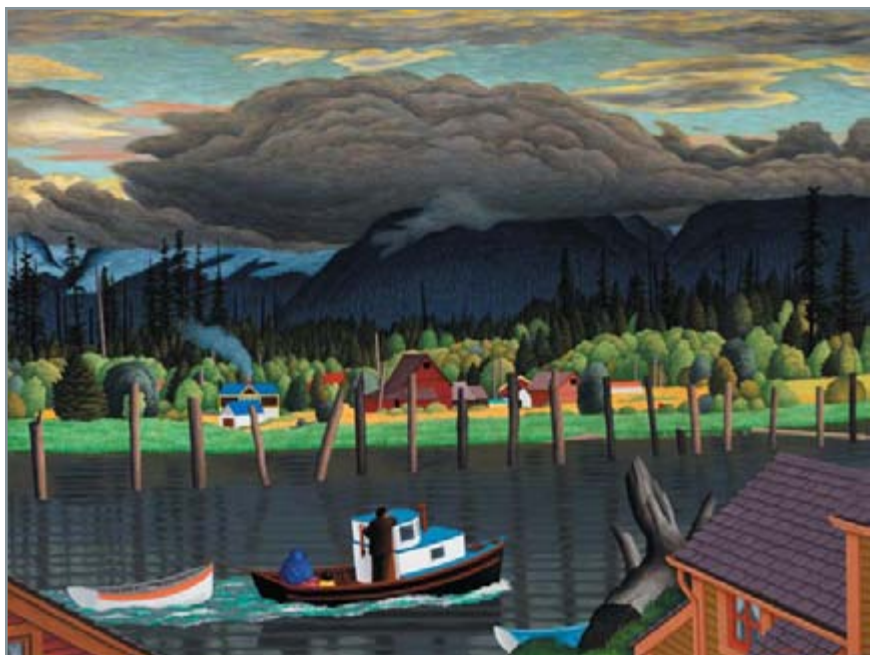

36 1/8 x 48 1/8 in, 91.7 x 122.2 cm

ESTIMATE: \$700,000 ~ 900,000

**JEAN PAUL LEMIEUX**

*Dimanche*

oil on canvas, signed, 1966

67 3/4 x 31 3/4 in, 172.1 x 80.6 cm

ESTIMATE: \$400,000 ~ 600,000

E.J. HUGHES