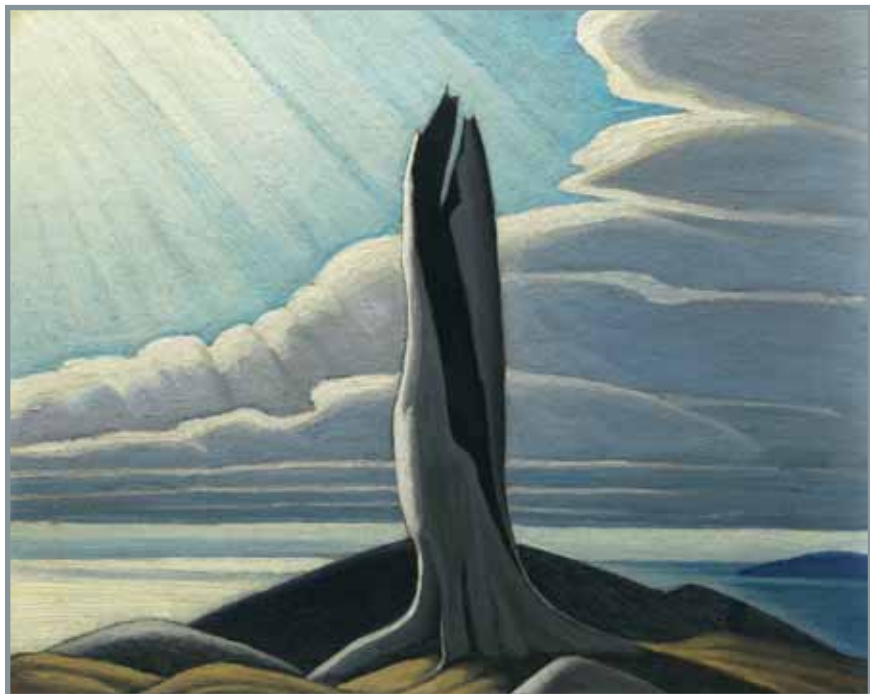

FINE CANADIAN ART

ŒUVRES D'ART CANADIEN

HEFFEL FINE ART AUCTION HOUSE

SALE THURSDAY, NOVEMBER 26, 2009, 7PM, TORONTO