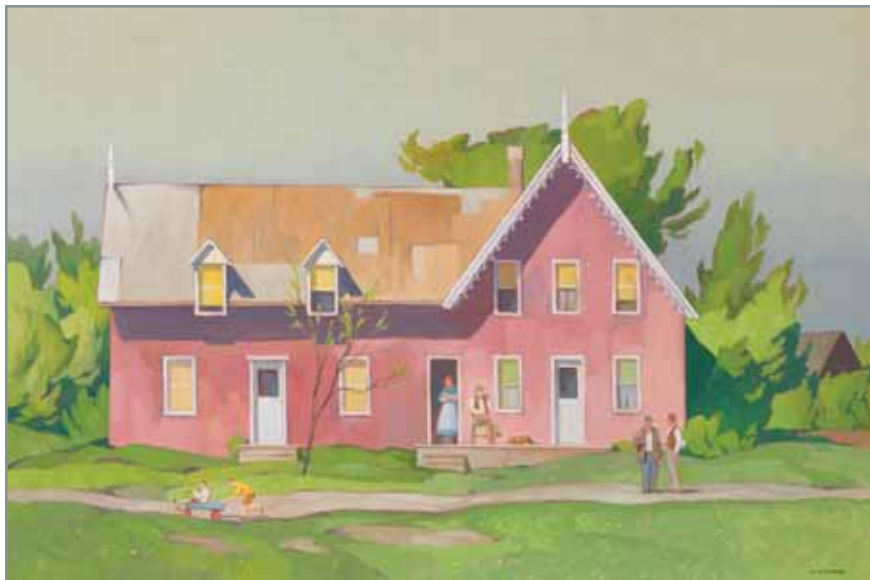

ALEXANDER YOUNG (A.Y.) JACKSON
(top / haut)
St-Fabien, Québec
oil on panel, signed, circa 1935
8 1/2 x 10 1/2 in, 21.6 x 26.7 cm
ESTIMATE: $50,000 ~ 70,000

KATHLEEN MOIR MORRIS
Market in Winter,
Berthierville, Québec
oil on panel, circa 1924
9 x 12 1/4 in, 22.9 x 31.1 cm
ESTIMATE: $30,000 ~ 35,000

ALFRED JOSEPH (A.J.) CASSON (top / haut)

Early Summer, Quebec

oil on board, signed

and on verso dated 1968

24 x 36 in, 61 x 91.4 cm

ESTIMATE: $75,000 ~ 100,000

ALFRED JOSEPH (A.J.) CASSON

Credit Forks

oil on board, signed

and on verso dated 1927

9 1/4 x 11 1/4 in, 23.5 x 28.6 cm

ESTIMATE: $30,000 ~ 40,000