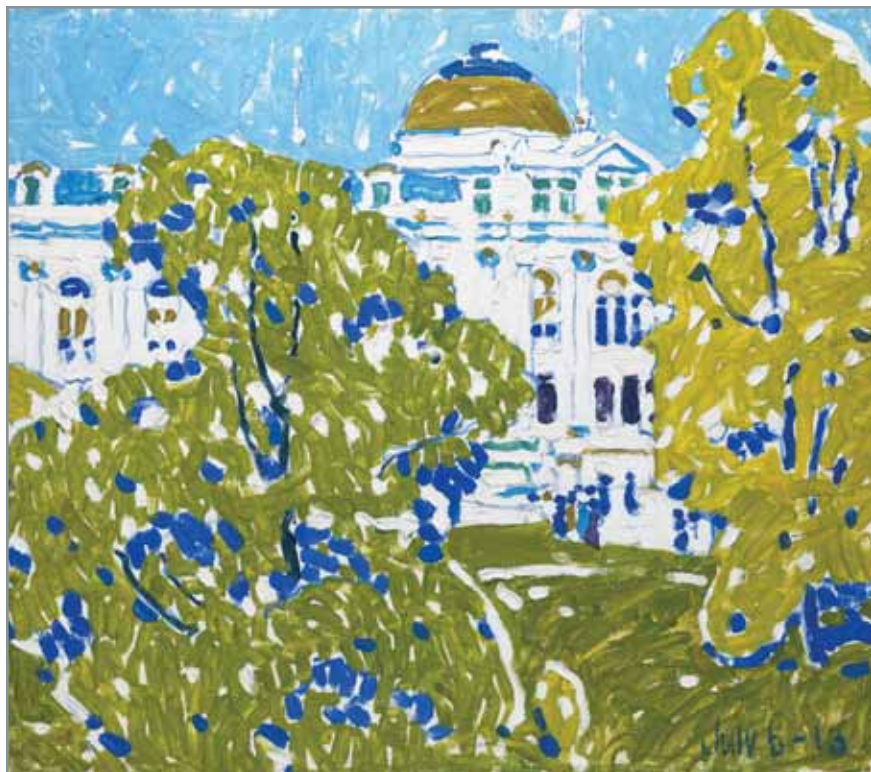

DAVID BROWN MILNE

Bronx Park, 1913

oil on canvas, signed and dated July 5 ~ 13

18 x 20 in, 45.7 x 50.8 cm

ESTIMATE: $200,000 ~ 300,000