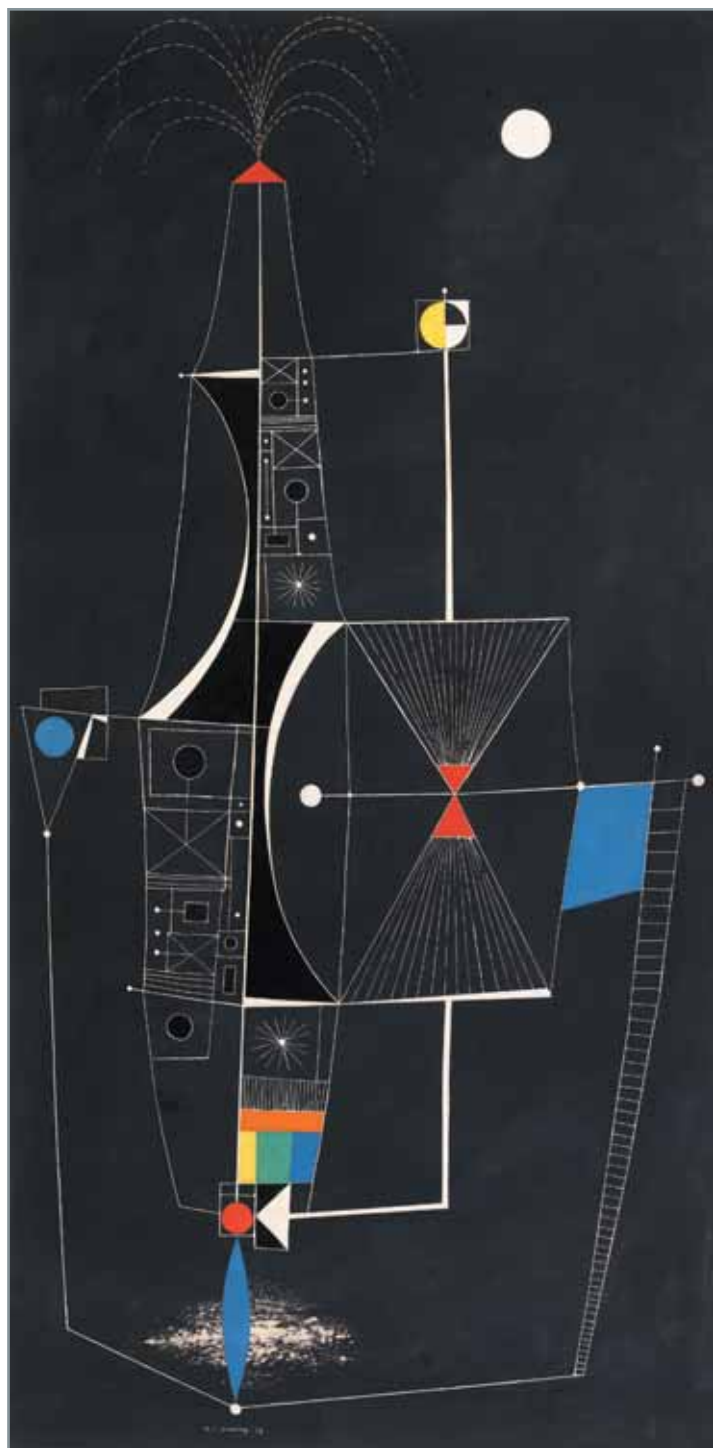

Nocturnal Fountain

oil on canvas, signed and dated 1952

56 1/4 x 28 1/4 in, 142.9 x 71.7 cm

ESTIMATE: \$60,000 ~ 80,000

PIERRE GAUVREAU

Naze iman brun

oil on board, signed and dated 1947

13 x 10 1/4 in, 33 x 26 cm