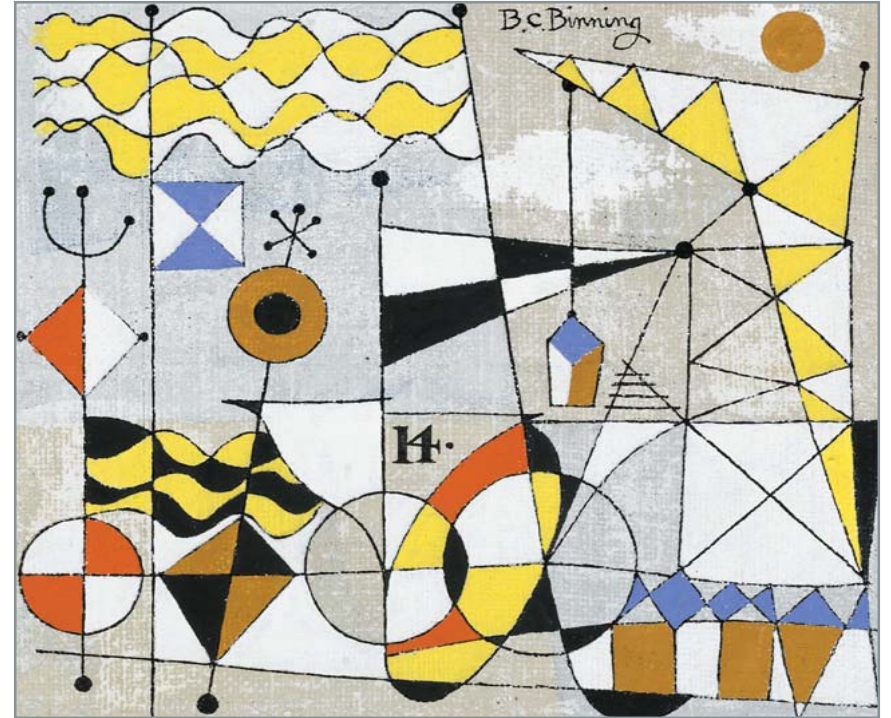

B.C. BINNING
Happy Harbour
oil on burlap, signed, circa 1955
12 1/4 x 14 1/2 in, 31.1 x 36.8 cm
ESTIMATE: $20,000 ~ 30,000

JEAN-PAUL RIOPELLE (centre page / page centrale)
Iceberg IV
oil on canvas, on verso titled and dated 1977
78 3/4 x 110 1/4 in, 200 x 280 cm
ESTIMATE UPON REQUEST

Please note: this work will be previewed in Vancouver October 9 to 25 only, and will be included in the Montreal and Toronto previews.