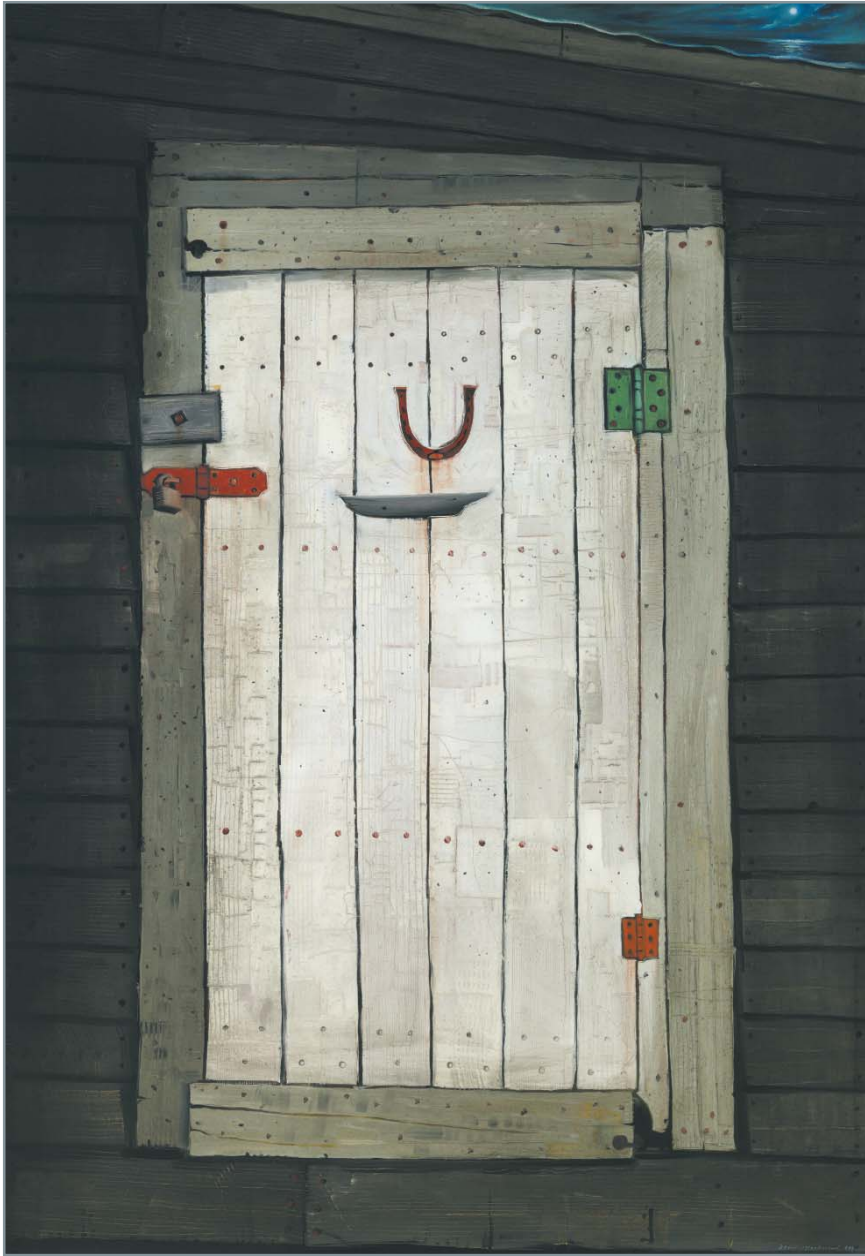

DAVID BLACKWOOD
Ephraim Kelloway's White Door
oil on canvas, signed and dated 1988
70 x 48 in, 177.8 x 121.9 cm
ESTIMATE: $40,000 ~ 60,000