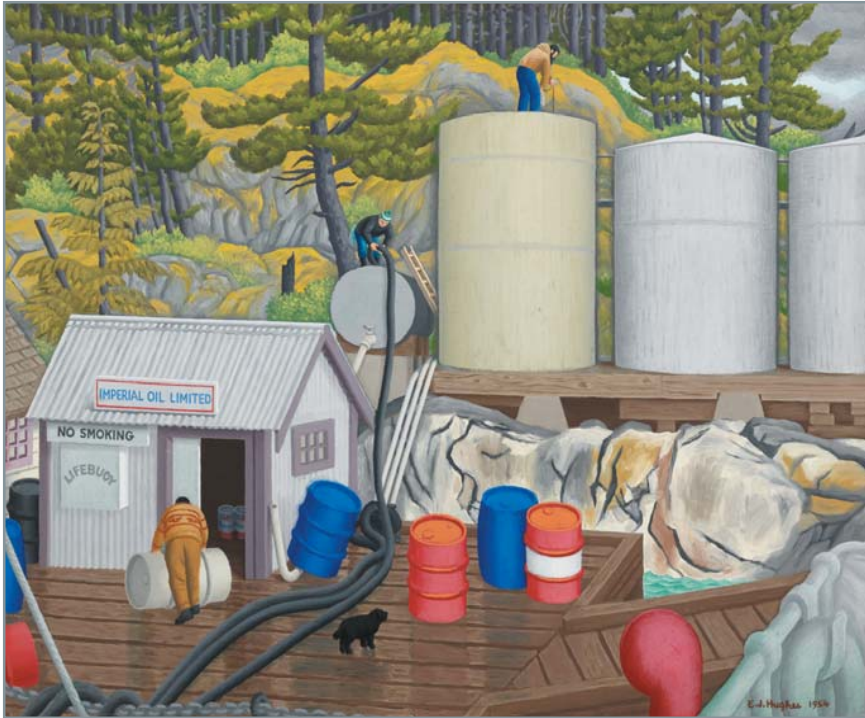

59 7/8 x 39 in, 152.1 x 99 cm

ESTIMATE: \$80,000 ~ 120,000

JEAN-PAUL RIOPELLE

*À claire-voie*

oil on canvas, signed and dated 1958

39 x 47 1/4 in, 99.7 x 120 cm

ESTIMATE: \$200,000 ~ 300,000

**E.J. HUGHES**  
*Storage Tanks at Bones Bay, Cracroft Island*  
 oil on canvas, signed and dated 1954  
 18 x 22 in, 45.7 x 55.9 cm  
 ESTIMATE: \$175,000 ~ 225,000