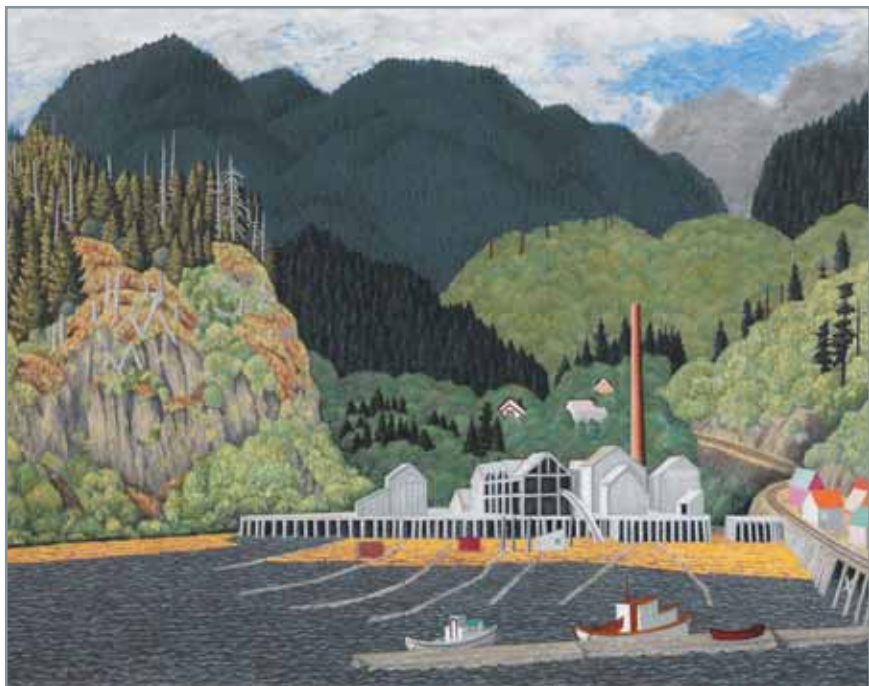

Two Ships Standing Off

oil on board, signed

14 x 7 1/8 in, 35.6 x 18.1 cm

ESTIMATE: \$20,000 ~ \$30,000

E.J. HUGHES

Englewood

oil on canvas, signed and dated 1951

25 x 32 in, 63.5 x 81.3 cm