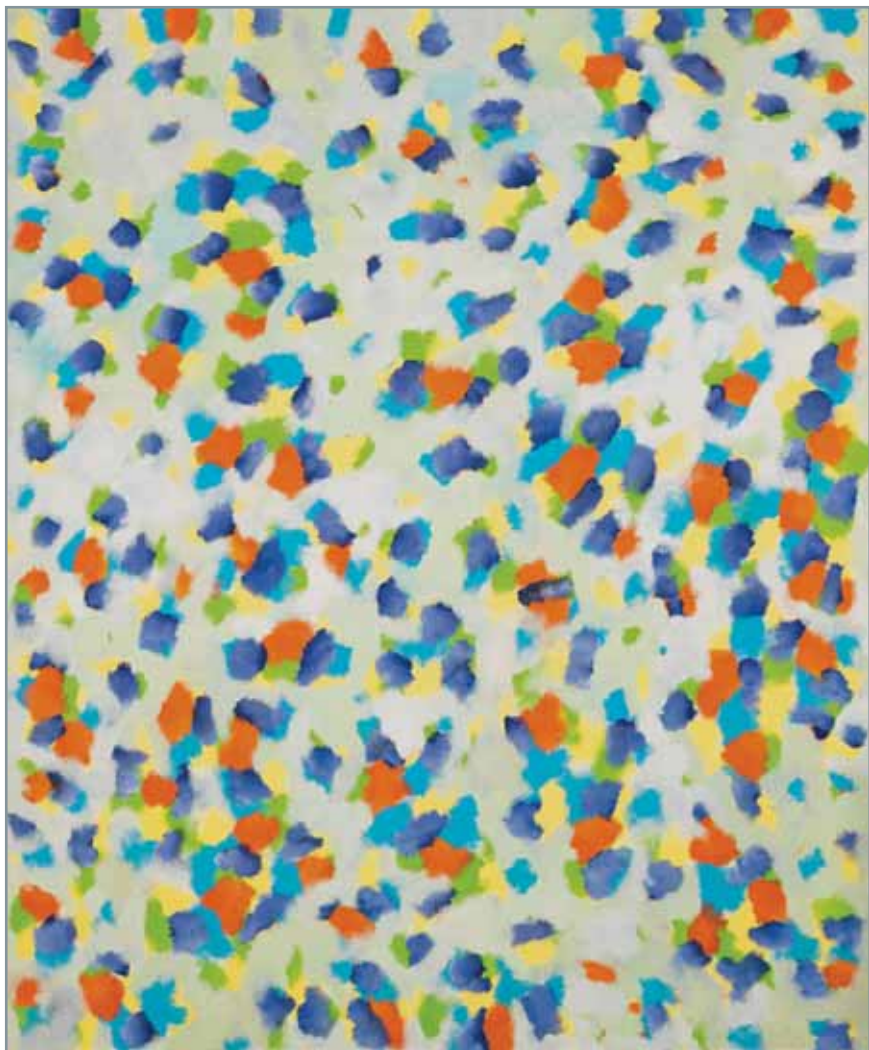

GERSHON ISKOWITZ

"Highlands in Orange" #1

oil on canvas, on verso signed and dated 1976

80 x 66 in, 203.2 x 167.6 cm

ESTIMATE: $50,000 ~ $60,000