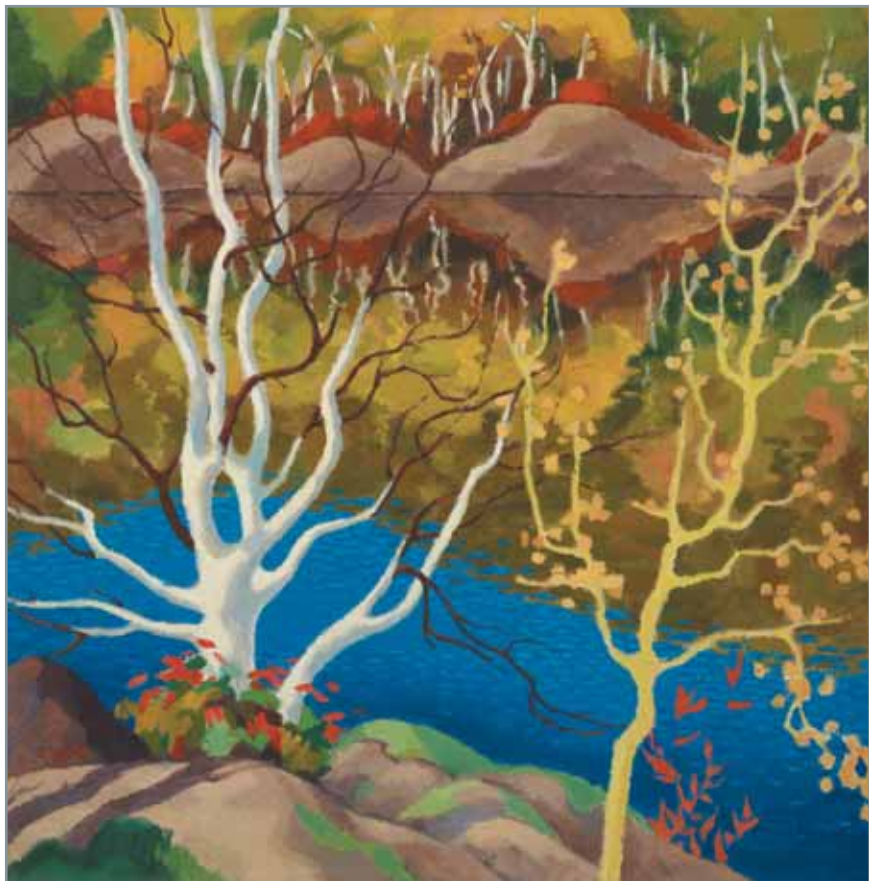

ESTIMATE: \$175,000 ~ 225,000

DAVID BROWN MILNE

Woman Standing at Easel

watercolour on paper,

signed and dated Dec. 11, 1921

15 5/8 x 15 3/8 in, 39.7 x 39 cm

ESTIMATE: \$30,000 ~ 40,000

EDWIN HEADLEY HOLGATE