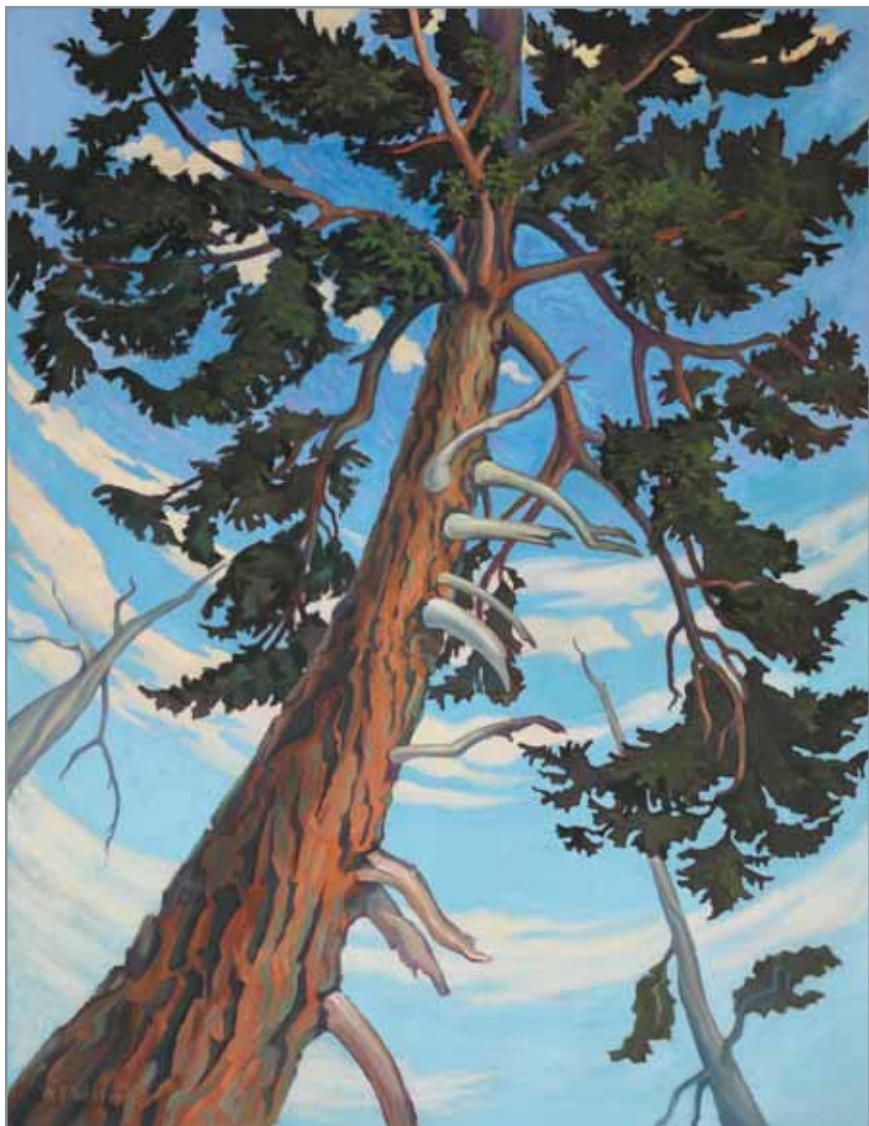

W.P. WESTON

Forest Spires

oil on canvas, signed, circa 1931

36 x 28 in, 91.4 x 71.1 cm

ESTIMATE: \$70,000 ~ 90,000

HELEN GALLOWAY MCNICOLL

Easter Lilies

oil on canvas, on verso stamped twice with the
Studio Helen McNicoll estate stamp, #41, circa 1907
21 1/4 x 17 1/8 in, 54 x 43.5 cm