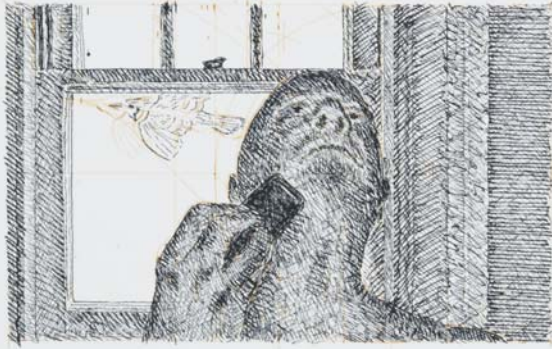

309
3125
3004
33-03

black (or near-black)
various shades grey (added in sky - incl. bird)
yucca - black - figure's wall
red - figure
blue - bird only
black - final accent

11/11/93
Colville