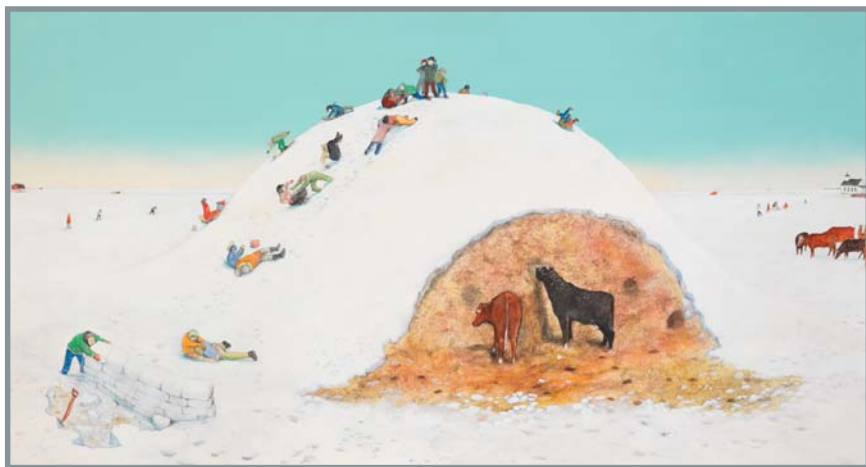

CANADIAN POST~WAR & CONTEMPORARY ART

ART CANADIEN D'APRÈS~GUERRE & CONTEMPORAIN

HEFFEL FINE ART AUCTION HOUSE

SALE THURSDAY, NOVEMBER 22, 2012, TORONTO

CANADIAN POST~WAR & CONTEMPORARY ART

THURSDAY, NOVEMBER 22, 2012