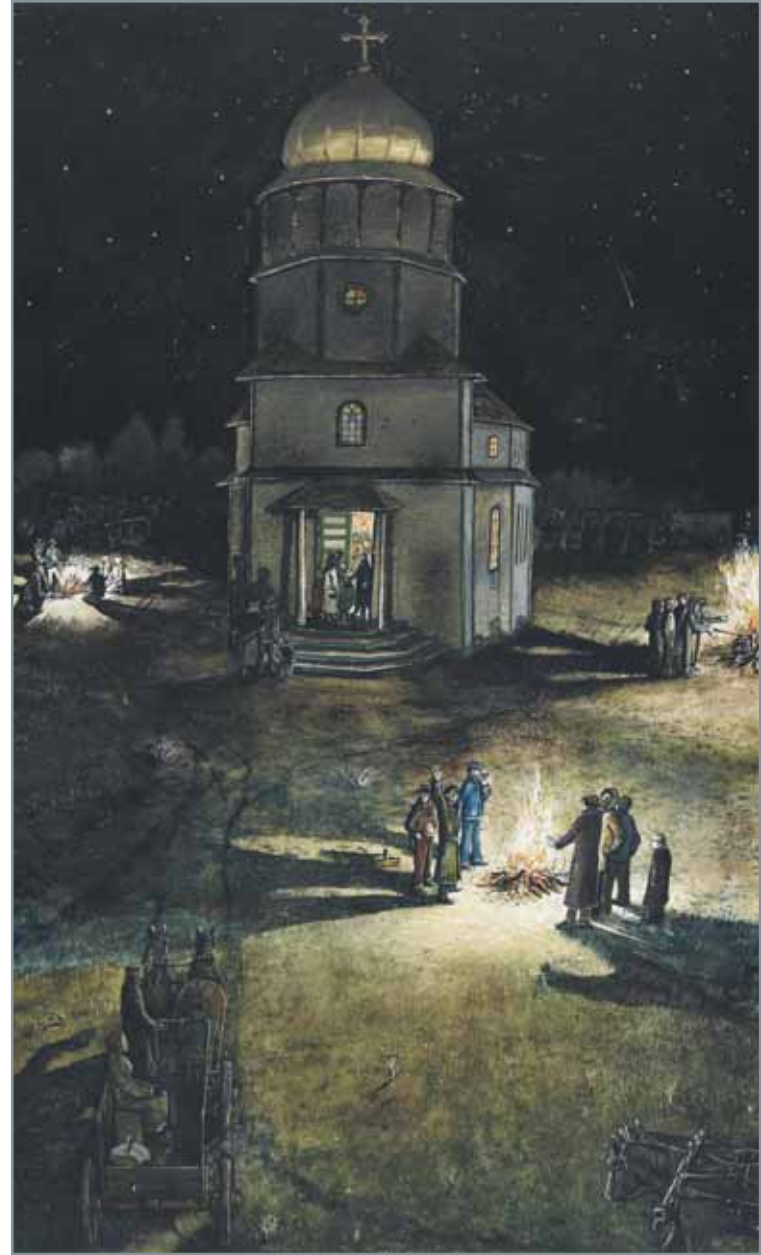

ESTIMATE: \$10,000 ~ 15,000

**JACK SHADBOLT**

*Fire Ritual*

oil on canvas, 1985  
56 x 94 in, 142.2 x 238.7 cm

ESTIMATE: \$30,000 ~ 50,000

**ALEXANDER COLVILLE**  
*Prize Bull*  
tempera on board, 1954  
12 1/4 x 15 in, 31.1 x 38.1 cm  
ESTIMATE: \$40,000 ~ 60,000