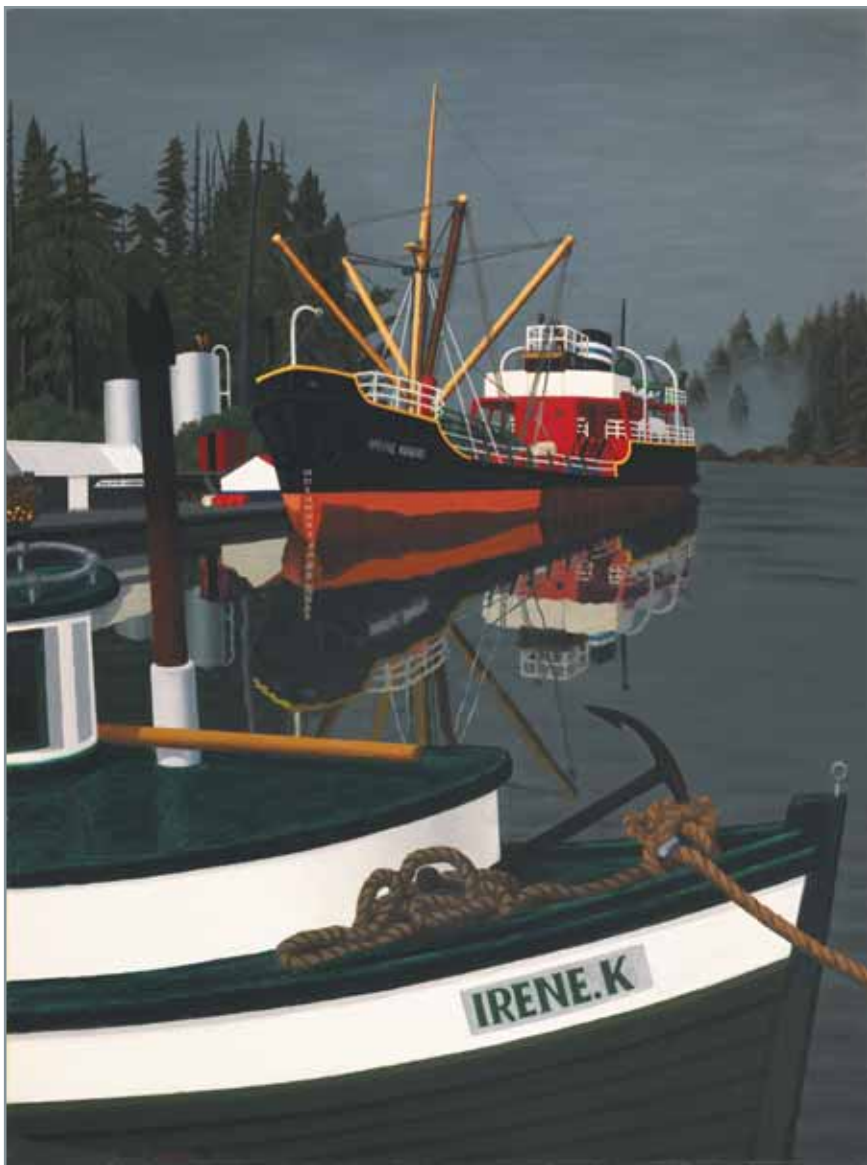

ESTIMATE: \$10,000 ~ 15,000

**JACK SHADBOLT**

*Fire Ritual*

oil on canvas, 1985  
56 x 94 in, 142.2 x 238.7 cm

ESTIMATE: \$30,000 ~ 50,000

**ALEXANDER COLVILLE**  
*Prize Bull*  
tempera on board, 1954  
12 1/4 x 15 in, 31.1 x 38.1 cm  
ESTIMATE: \$40,000 ~ 60,000

**WILLIAM KURELEK**  
*Ukrainian Orthodox Easter Vigil*  
mixed media on board, 1963  
40 x 24 in, 101.6 x 61 cm  
ESTIMATE: \$70,000 ~ 90,000

**E.J. HUGHES**

*Allison Harbour*

oil on canvas, 1966

40 x 30 in, 101.6 x 76.2 cm