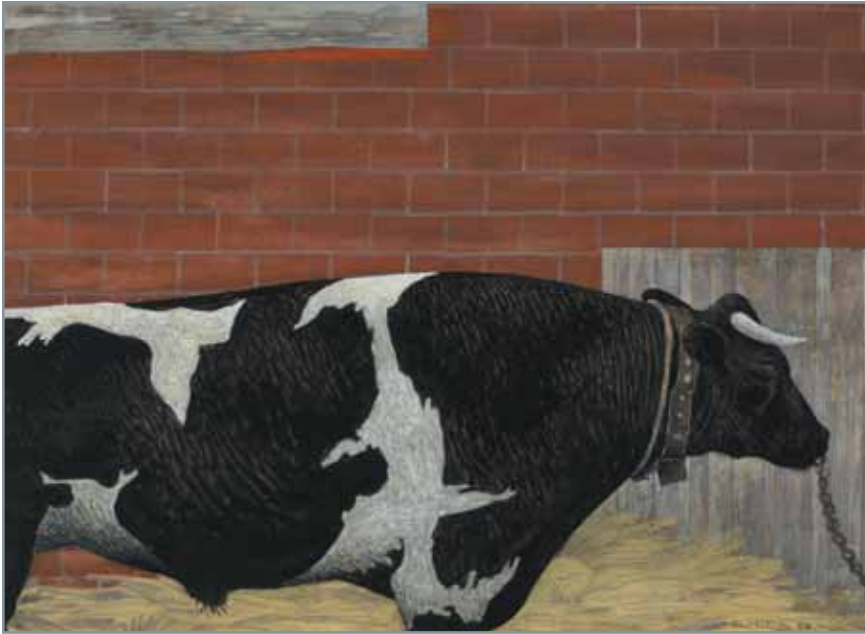

ESTIMATE: \$10,000 ~ 15,000

**JACK SHADBOLT**

*Fire Ritual*

oil on canvas, 1985  
56 x 94 in, 142.2 x 238.7 cm

ESTIMATE: \$30,000 ~ 50,000

**ALEXANDER COLVILLE**  
*Prize Bull*  
tempera on board, 1954  
12 1/4 x 15 in, 31.1 x 38.1 cm  
ESTIMATE: \$40,000 ~ 60,000