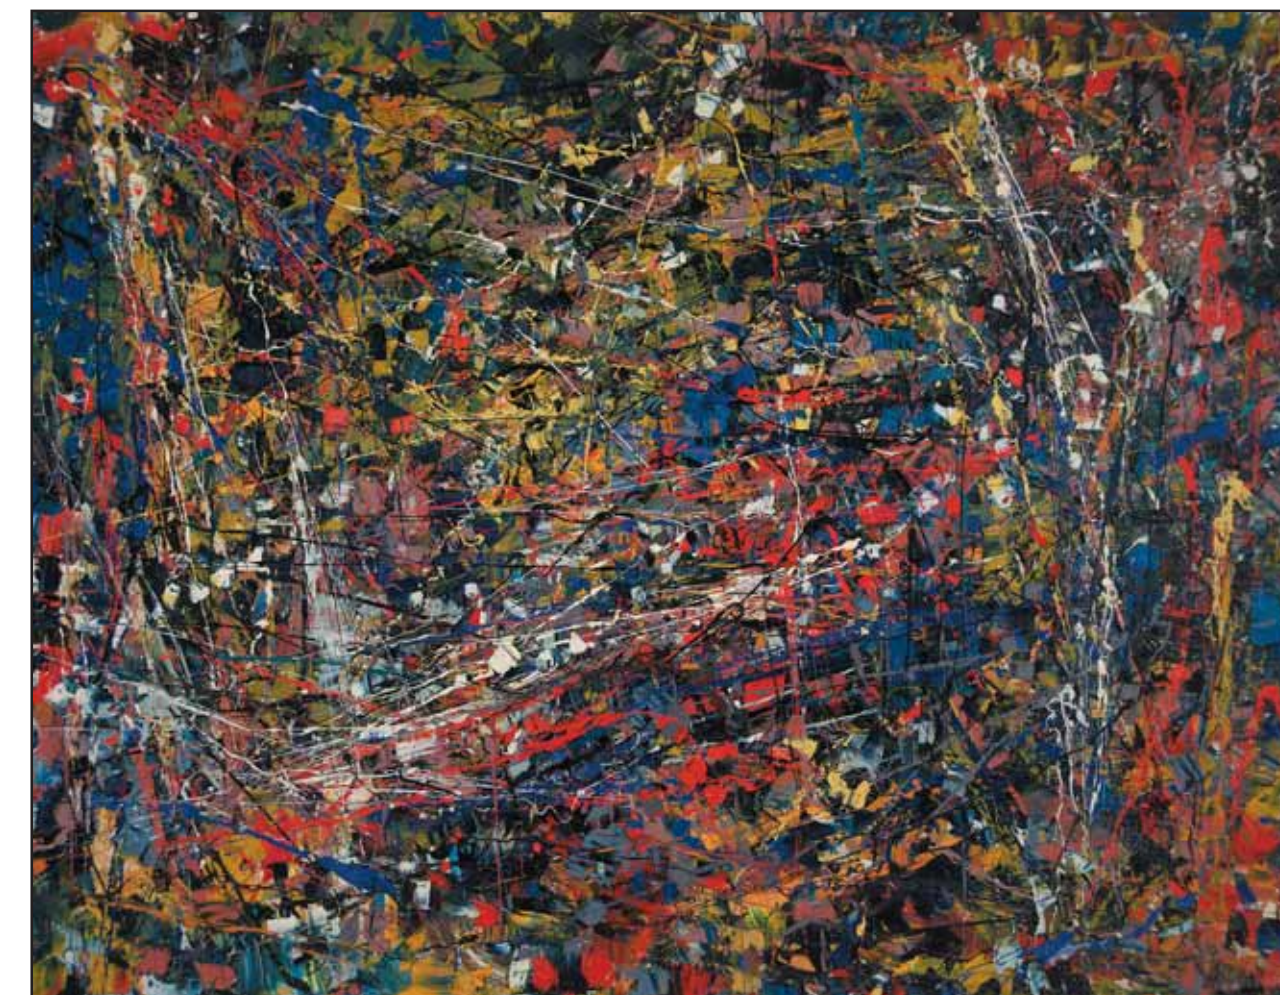

CANADIAN POST~WAR & CONTEMPORARY ART

ART CANADIEN D'APRÈS~GUERRE & CONTEMPORAIN

HEFFEL FINE ART AUCTION HOUSE
LA MAISON HEFFEL

VANCOUVER • TORONTO • OTTAWA • MONTREAL

ISBN 978-0-9811120-0-8

HEFFEL FINE ART AUCTION HOUSE

SALE WEDNESDAY, NOVEMBER 19, 2008, 4PM, TORONTO

WWW.HEFFEL.COM