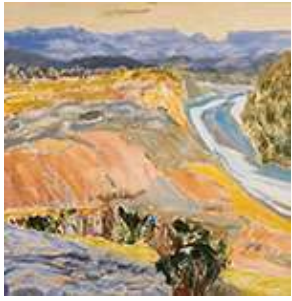

FINE
ART
AUCTION
HOUSE

Heffel

MARCH 2023
ONLINE AUCTION

SALE MARCH 02, 2023 - MARCH 30, 2023

001

David Alexander
Down in Front, Backed by Blue

oil on canvas

47 x 46 in, 119.4 x 116.8 cm