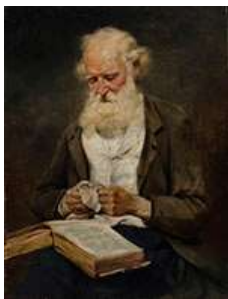

ESTIMATE: \$500 - 700

926

Paul Peel

The Philosopher (The Old Man)

oil on canvas

12 1/2 x 9 1/2 in, 31.8 x 24.1 cm

ESTIMATE: \$10,000 - 15,000

927