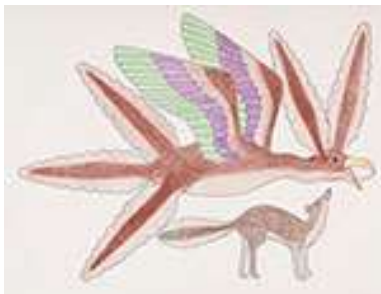

105

Kenojuak Ashevak

Fox and Bird Transformation

crayon and felt tip pen on paper

20 x 26 in, 50.8 x 66 cm

ESTIMATE: $1,500 - 2,000