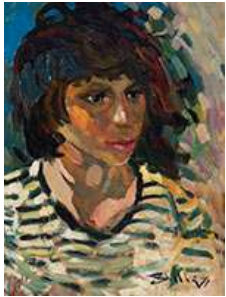

032
Arthur Shilling
Portrait of Boy

oil on canvas board
24 x 18 in, 61 x 45.7 cm
ESTIMATE: $3,000 - 5,000